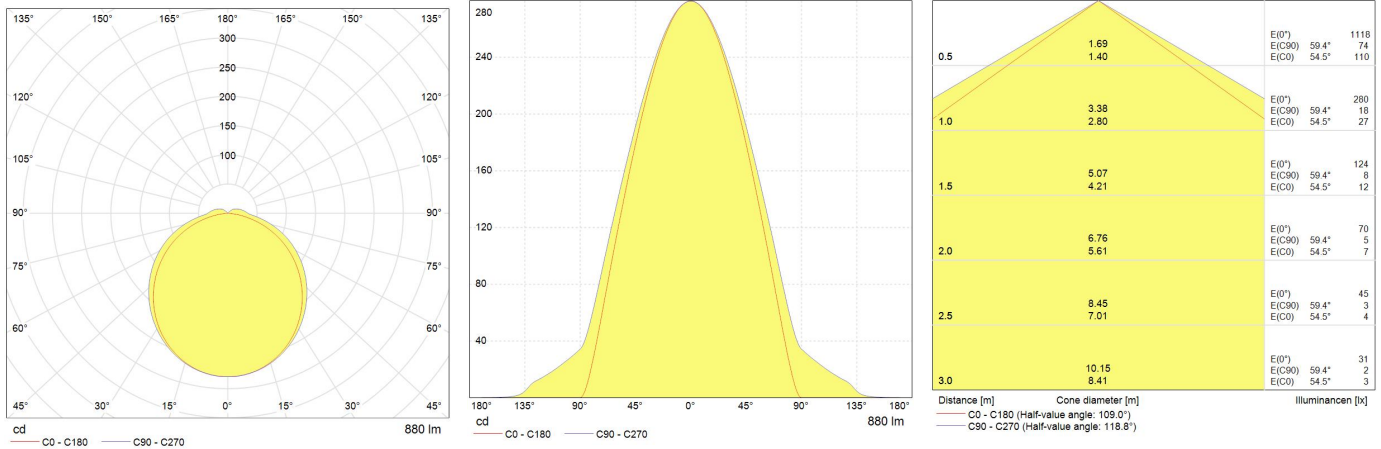

Light distribution

Downloads & Links

[Go to the catalog site (HTTP)](#)

[Photometry (IES)](#)

[Images (HTTP)](#)

[LED PlugIn compatibility ballasts (HTTP)](#)

[Datasheet (FR) (PDF)](#)