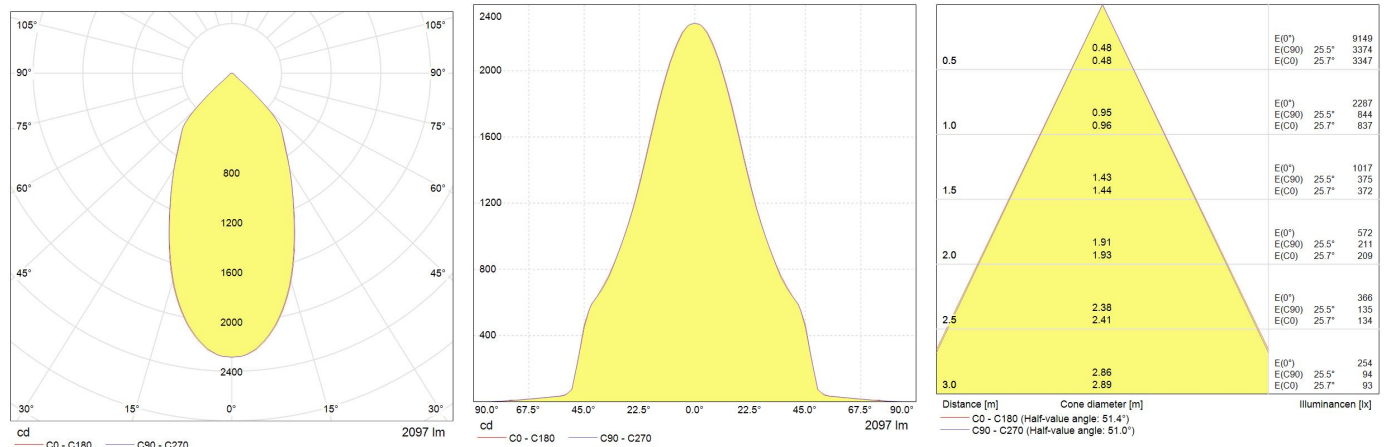

Logistic data

Box quantity	1
Shipment	Standard
Product status	Available
Accessory	Trackmount pendant, Surface mount pendant, Surface mount spot accessories & Lenses

Light distribution

Downloads & Links

[Go to the catalog site (HTTP)](#)

[Datasheet (PDF)](#)

[Installation guide (PDF)](#)

[Images (HTTP)](#)

[Doc documents (PDF)](#)

[Datasheet (FR) (PDF)](#)