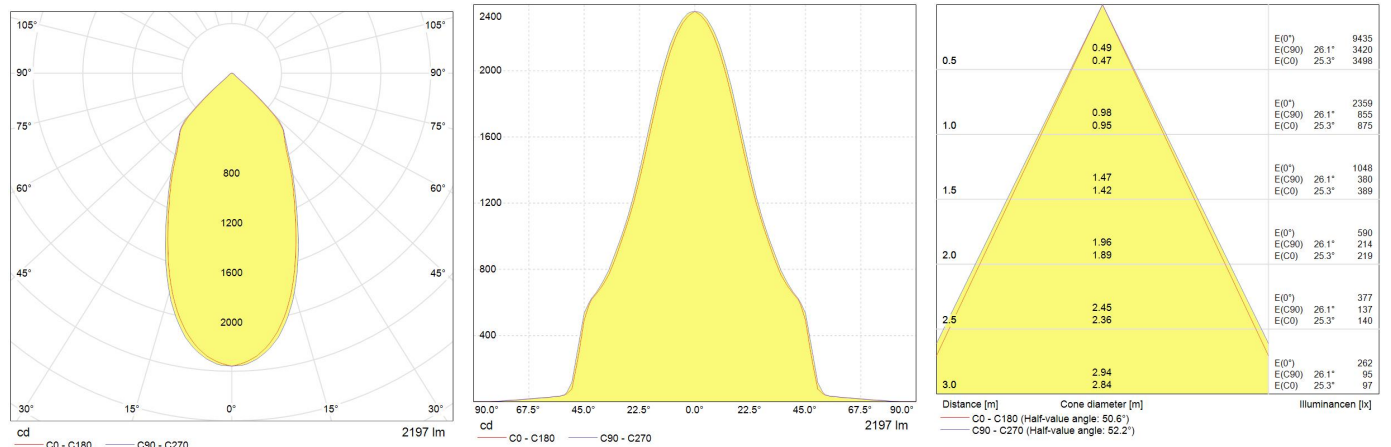

Logistic data

Box quantity	1
Shipment	Standard
Product status	Available
Accessory	Trackmount pendant, Surface mount pendant, Surface mount spot accessories & Lenses

Light distribution

Downloads & Links

[Go to the catalog site (HTTP)](#)

[Datasheet (PDF)](#)

[Installation guide (PDF)](#)

[Images (HTTP)](#)

[Doc documents (PDF)](#)

[Datasheet (FR) (PDF)](#)