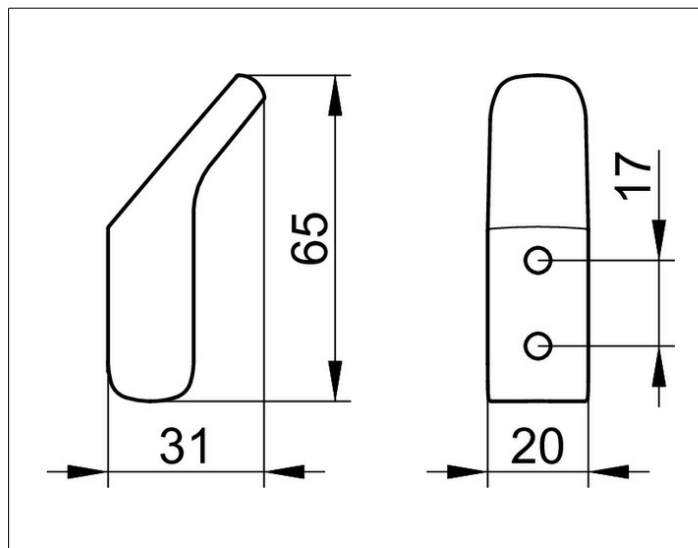

Collection Moll
12715010000 Patère

PRODUIT

DESSIN

SURFACE

chromé

SPÉCIFICATIONS

KEUCO COLLECTION MOLL towel hook 12715010000
Chrome-plated towel hook in an esthetic design with slightly rounded edges,
Rectangular base, rectangular supporting area, hook head rounded edges,
Easy to clean
Projection 1-1/4", Width 13/16", Total height 2-9/16"
The towel hook is fitted with 2 hidden fixing points, incl. corrosion-free
material