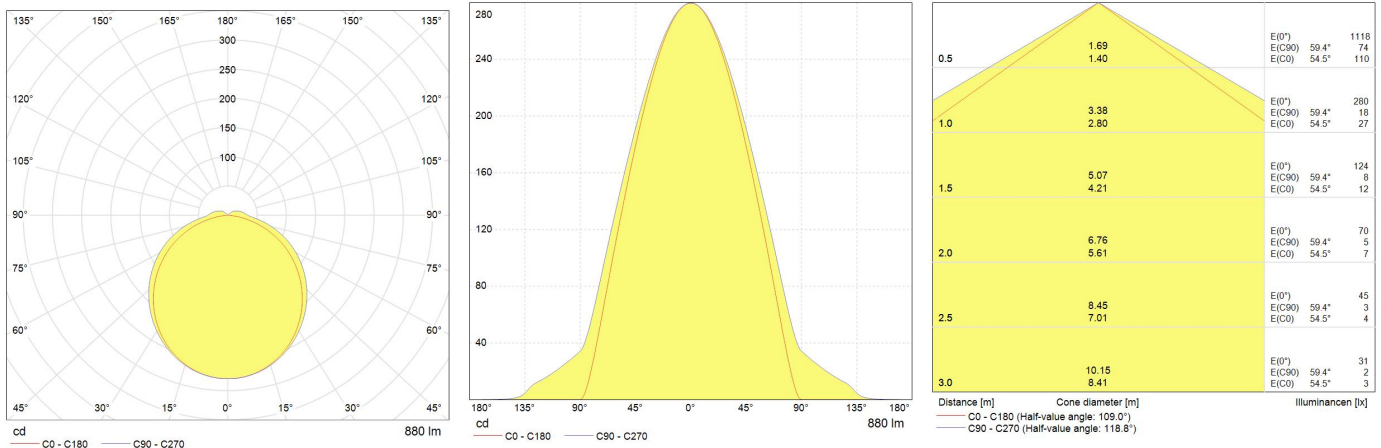

Light distribution

Downloads & Links

[Go to the catalog site (HTTP)](#)

[Photometry (IES)](#)

[Images (HTTP)](#)

[LED PlugIn compatibility ballasts (HTTP)](#)

[Datasheet (FR) (PDF)](#)