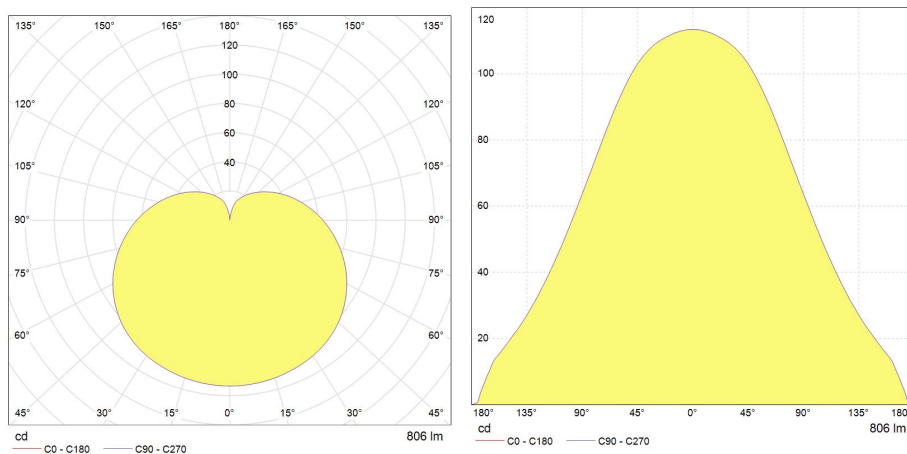

Electrical data

Nominal lamp power factor...	0.7
Operating Temperature (MIN) [°C]	-10
Operating Temperature (MAX) [°C]	40
Starting time (sec)	0.5
Number of switching cycles	50000
Nominal lamp voltage range [V]	220-240
Nominal power [W]	8.8

Logistic data

Shipment	Standard
DUN Code	15994100092886
EAN Code	5994100092889
Pack Quantity	1/12
Product status	Available

Light distribution