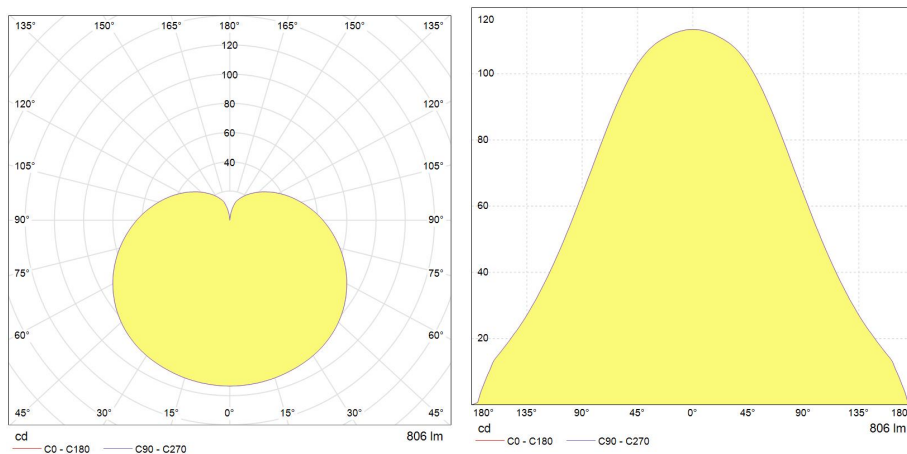

Electrical data

Nominal lamp power factor...	0.7
Operating Temperature (MIN) [°C]	-10
Operating Temperature (MAX) [°C]	40
Starting time (sec)	0.5
Number of switching cycles	50000
Nominal lamp voltage range [V]	220-240
Nominal power [W]	8.8

Logistic data

Shipment	Standard
DUN Code	15994100093142
EAN Code	5994100093145
Pack Quantity	1/12
Product status	Available

Light distribution