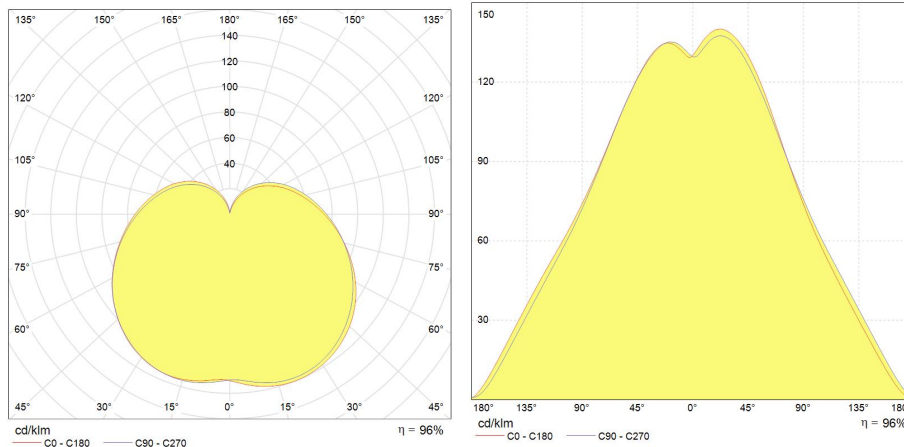

Logistic data

Shipment	Standard
DUN Code	15994100100109
EAN Code	5994100100102
Pack Quantity	6
Product status	Available

Light distribution

Downloads & Links

[Go to the catalog site (HTTP)](#)

[Photometry (IES)](#)

[Link to EPREL (HTTP)](#)

[Datasheet (PDF)](#)

[Images (HTTP)](#)

[Declaration of Conformity (PDF)](#)