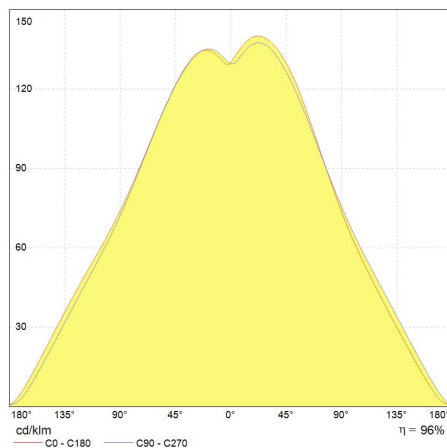

Logistic data

Shipment	Standard
DUN Code	15994100100673
EAN Code	5994100100676
Pack Quantity	4
Product status	Available

Light distribution

Downloads & Links

[Go to the catalog site (HTTP)](#)

[Photometry (IES)](#)

[Link to EPREL (HTTP)](#)

[Datasheet (PDF)](#)

[Images (HTTP)](#)

[Declaration of Conformity (PDF)](#)