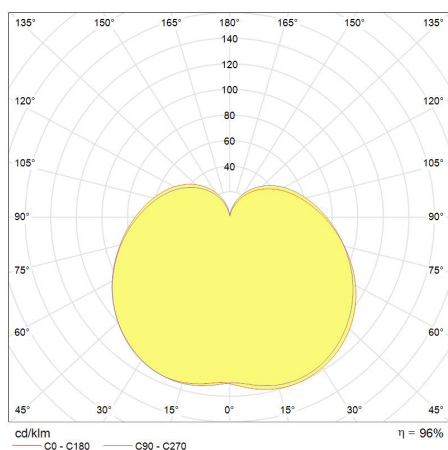

Logistic data

Shipment	Standard
DUN Code	15994100100673
EAN Code	5994100100676
Pack Quantity	4
Product status	Available

Light distribution

Downloads & Links

[Go to the catalog site (HTTP)](#)

[Photometry (IES)](#)

[Link to EPREL (HTTP)](#)

[Datasheet (PDF)](#)

[Images (HTTP)](#)

[Declaration of Conformity (PDF)](#)