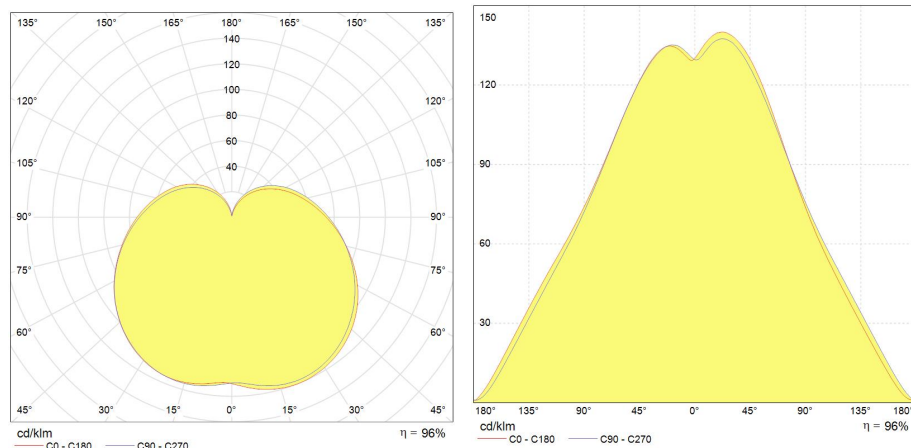

Logistic data

Shipment	Standard
DUN Code	15994100100680
EAN Code	5994100100683
Pack Quantity	4
Product status	Available

Light distribution

Downloads & Links

[Go to the catalog site (HTTP)](#)

[Photometry (IES)](#)

[Link to EPREL (HTTP)](#)

[Datasheet (PDF)](#)

[Images (HTTP)](#)

[Declaration of Conformity (PDF)](#)