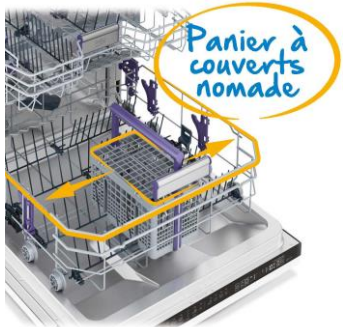

Sécurités anti-débordement et anti-fuite

Assurez-vous contre les dégâts des eaux

Les sécurités anti-débordement et anti-fuite protègent contre tous les risques d'inondation. Le surplus d'eau dans ou sous la cuve est automatiquement évacué.