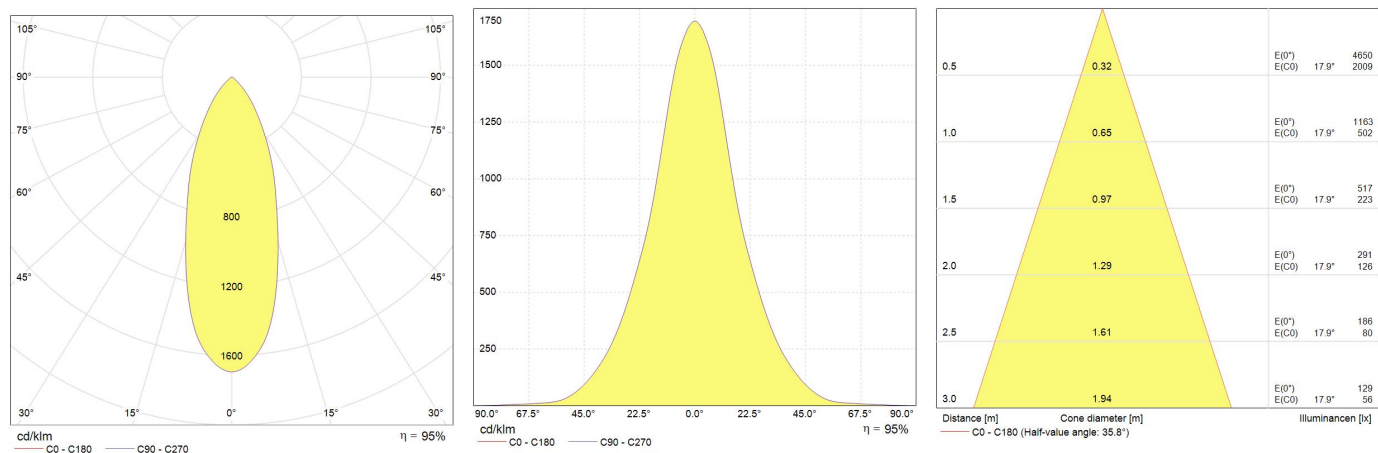

Electrical data

Nominal lamp power factor...	0.7
Rated power [W]	5.0
Number of switching cycles	30000
Dimming Capability	No
Input voltage range	12
Nominal lamp voltage range [V]	12
Nominal power [W]	5

Logistic data

Shipment	Standard
DUN Code	20064894509456
EAN Code	0064894509452
Pack Quantity	8
Inner pack type	Box
Product status	Available

Light distribution