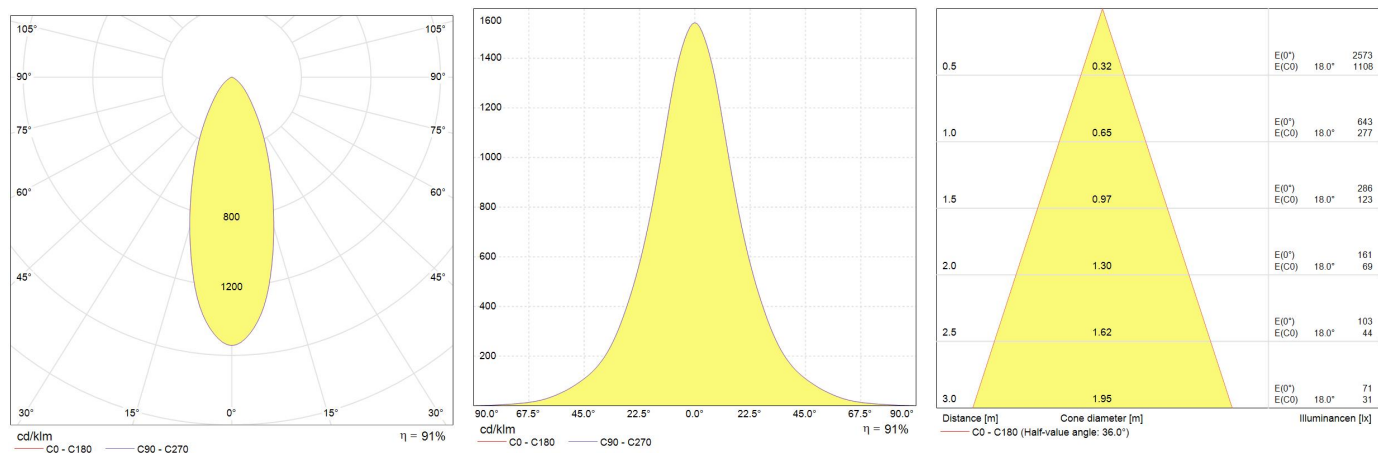

Electrical data

Nominal lamp power factor...	0.7
Rated power [W]	5.0
Number of switching cycles	30000
Dimming Capability	No
Input voltage range	12
Nominal lamp voltage range [V]	12
Nominal power [W]	5

Logistic data

Shipment	Standard
DUN Code	20064894509463
EAN Code	0064894509469
Pack Quantity	8
Inner pack type	Box
Product status	Available

Light distribution