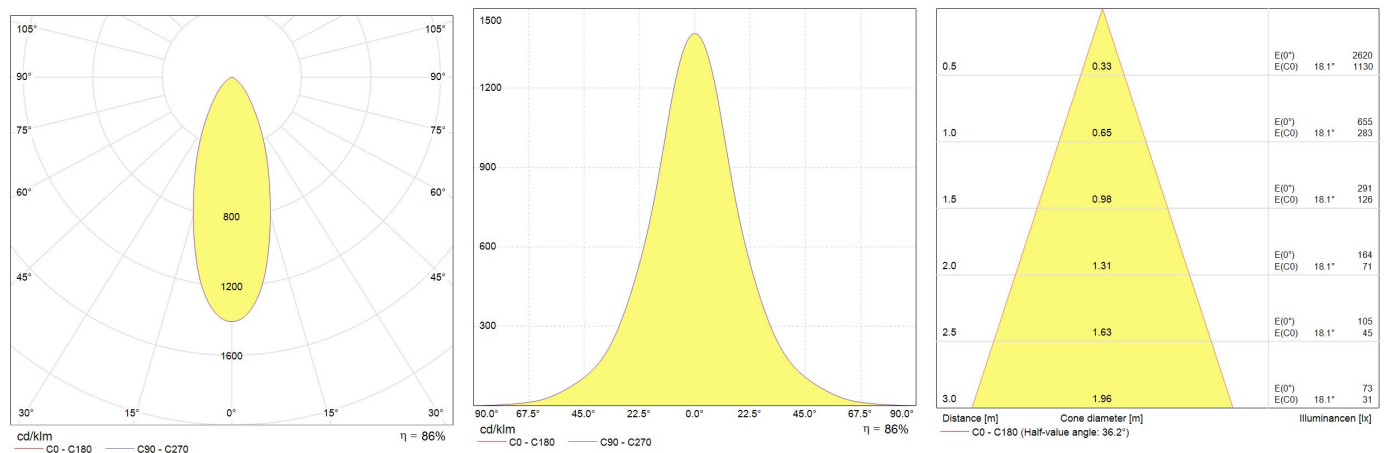

Electrical data

Nominal lamp power factor...	0.7
Rated power [W]	5.0
Number of switching cycles	30000
Dimming Capability	No
Input voltage range	12
Nominal lamp voltage range [V]	12
Nominal power [W]	5

Logistic data

Shipment	Standard
DUN Code	20064894509470
EAN Code	0064894509476
Pack Quantity	8
Inner pack type	Box
Product status	Available

Light distribution