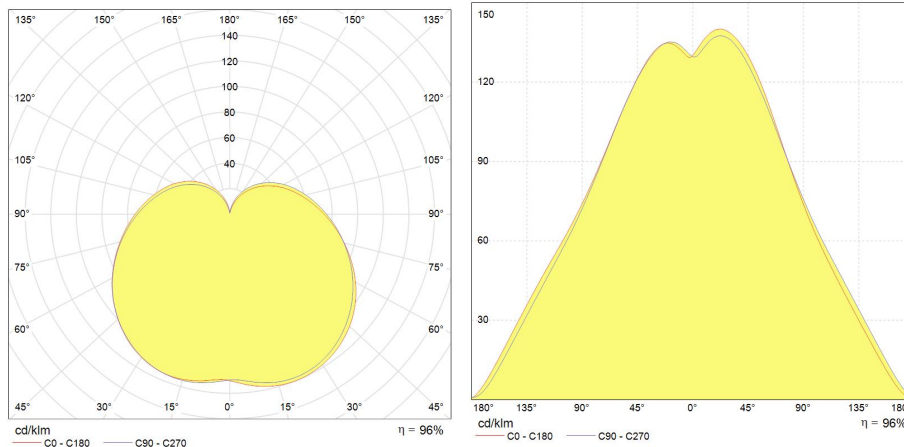

Logistic data

Shipment	Standard
DUN Code	15994100100093
EAN Code	5994100100096
Pack Quantity	6
Product status	Available

Light distribution

Downloads & Links

[Go to the catalog site (HTTP)](#)

[Photometry (IES)](#)

[Link to EPREL (HTTP)](#)

[Datasheet (PDF)](#)

[Images (HTTP)](#)

[Declaration of Conformity (PDF)](#)