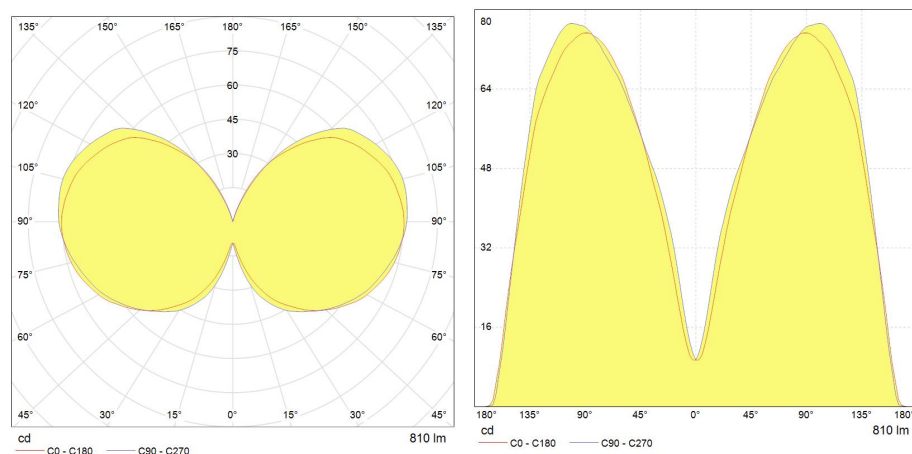

Electrical data

Nominal lamp power factor...	0.7
Operating Temperature (MIN) [°C]	-20
Operating Temperature (MAX) [°C]	40
Starting time (sec)	<0.5
Warm up time up to 60% of full light output	<0.5
Number of switching cycles	30000
Dimming Capability	Yes
Nominal lamp voltage range [V]	220-240V
Nominal power [W]	8

Logistic data

Shipment	Standard
DUN Code	15994100079436
EAN Code	5994100079439
Pack Quantity	10
Product status	Available

Light distribution