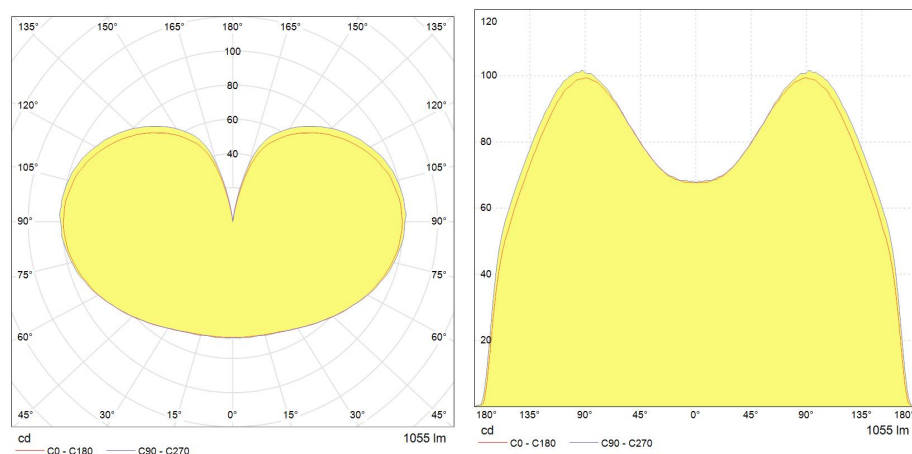

Electrical data

Nominal lamp power factor...	0.7
Operating Temperature (MIN) [°C]	-20
Operating Temperature (MAX) [°C]	40
Starting time (sec)	<0.5
Warm up time up to 60% of full light output	<0.5
Number of switching cycles	30000
Dimming Capability	Yes
Nominal lamp voltage range [V]	220-240V
Nominal power [W]	10.5

Logistic data

Shipment	Standard
DUN Code	15994100079498
EAN Code	5994100079491
Pack Quantity	10
Product status	Available

Light distribution