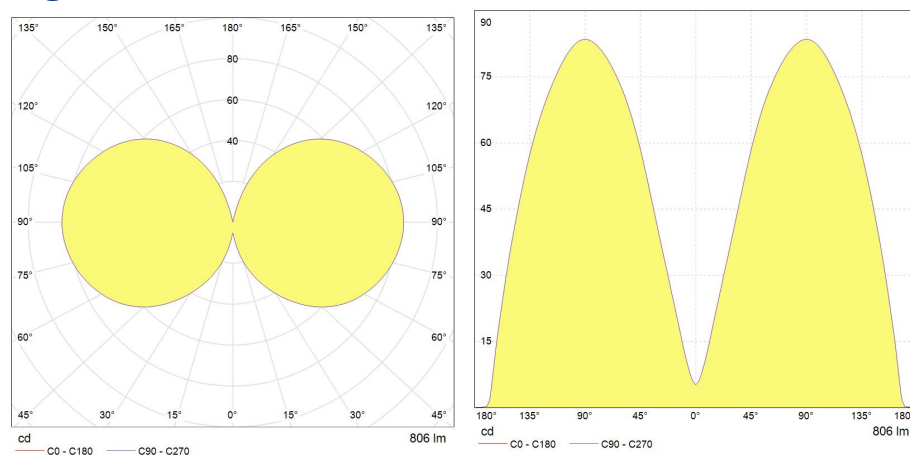

Electrical data

Nominal lamp power factor...	>0.5
Operating Temperature (MIN) [°C]	-20°C
Operating Temperature (MAX) [°C]	+40°C
Starting time (sec)	<0,5 s
Warm up time up to 60% of full light output	Instant on
Number of switching cycles	50000
Nominal lamp voltage range [V]	220-240V
Nominal power [W]	7

Logistic data

Shipment	Standard
DUN Code	15994100043611
EAN Code	5994100043614
Pack Quantity	10
Product status	Available

Light distribution