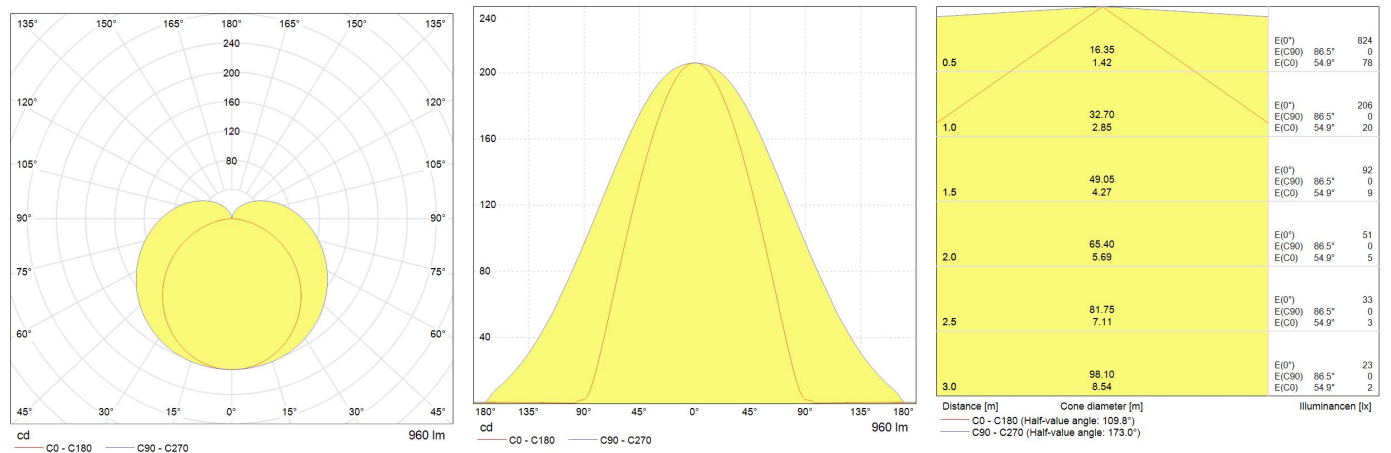

Logistic data

Box quantity	1
Shipment	Standard
Product status	Available

Light distribution

Downloads & Links

[Go to the catalog site (HTTP)](#)

[Datasheet (PDF)](#)

[Installation guide (PDF)](#)

[Images (HTTP)](#)

[Declaration of Conformity (HTTP)](#)

[Datasheets on all languages (HTTP)](#)